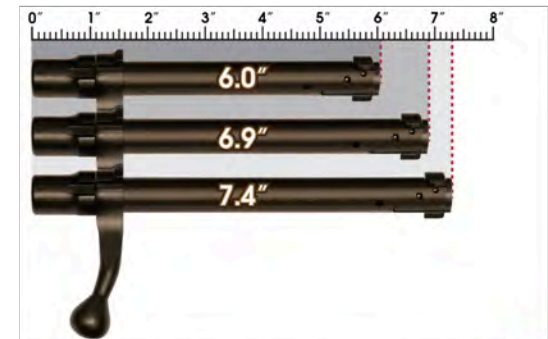

Howa MINI ACTION

ALSO AVAILABLE:

KRYPTEK
HIGHLANDER

OD GREEN

LIGHTWEIGHT AND EFFICIENT DESIGN

- + 12 % Shorter than Short Action

- + **Mini Action** - 6.0" • 10.2 oz

- + **Short Action** - 6.9" • 13.1 oz

- + **Long Action** - 7.4" • 15.2 oz

- + LIGHTER AND SHORTER MEANS FASTER FOLLOW UP SHOTS

- + **HEAVY BARREL THREADED** **SUPPRESSOR READY**

SUB-MOA
GUARANTEE

H.A.C.T.
2-STAGE TRIGGER

LIFETIME
WARRANTY

SUPPRESSOR
READY

LOP: 13.87" // THREADED 5/8"X24 // .223 REM THREADED 1/2"x28

CALIBER	ROT	BARREL OPTIONS (IN)	LENGTH	WEIGHT (LBS)	STARTING MSRP
6MM ARC	1-8"	20" HB T/C 1/2"-28	39.5"	6	$539
.223 REM	1-8"				
6.5 GRENDEL	1-8"				
7.62x39	1-9.45"				
350 LEGEND	1-16"	16.25" HB T/C 5/8"-24	35.75"	5.8